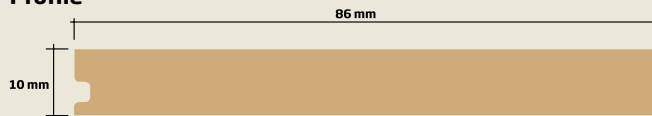

Ultra10 is available in a wide range of species offering a diverse colour palette to choose from.

Spotted Gum: Light coffee brown to dark chocolate with some reddish tinges.

Sydney Blue Gum: Dark, rich pink through to deep red-brown.

Blackbutt: cream to pale brown.

Brushbox: pinkish grey to a rich, reddish brown.

Grey Ironbark: pale brown to dark chocolate brown may also include some dark, luscious reds.

Grades

Ultra10 is available in Select, Prestige & Rustic grade allowing the choice of a floor with minimum or large natural rustic feature.

Select Grade: The features that are present in Select grade flooring are relatively small and few in number, and although they are visible the features do not dominate the appearance of the floor.

Prestige: (Blackbutt only) Flooring in this grade is predominately Select grade blended with some moderately featured flooring. Gum veins, gum pockets, insect trails, burls and borer holes, are some of the interesting characteristics that will be more prevalent in Prestige.

Rustic Grade: A full featured floor to provide an old world charm. It will contain large numbers of natural features that are more prominent but will retain the structural integrity of a Hurford Hardwood floor.

Length and Packaging Specification

Ultra10 is supplied in small random length bundles, each with around 3m². Board lengths are from 400mm to 2700mm.

Profile

The 5.5mm wear layer gives Ultra10 extra stability against peaking and cupping, while ensuring maximum life.