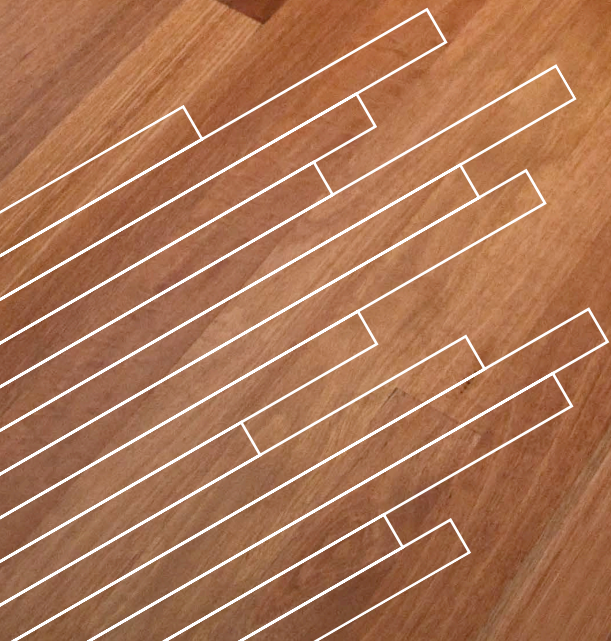

## Introduction

Ultra10 Solid hardwood flooring creates a beautiful living space and it's an environmentally wise choice.

Using state of the art manufacturing techniques, Hurford Hardwood has maximised the use of the resource by producing a 10mm thick board that is incredibly stable and has the same lifespan as much thicker products.

## Features and Benefits

Features	Benefits
Ultra10 is Excellent Value	Using less wood fibre and increasing the cover to 86mm means an extremely valuable resource can be offered at an excellent value per m <sup>2</sup>
Ultra10 is Straightline processed	A straight overlay product aids greatly in the installation ensuring a speedy completion
Ultra10 is 10mm thick	Matches well to other floor coverings
Ultra10 has a 5.5mm wear layer	There is no compromise on the longevity of Ultra10 by it having a huge wear layer to last multiple recoats under normal conditions
Ultra10 makes better use of the resource	Ultra10 uses less than half the wood fibre than a traditional 80 x 19mm - and with such a precious resource that's a huge saving on the environment

**Rustic Grade:** A full featured floor to provide an old world charm. It will contain large numbers of natural features that are more prominent but will retain the structural integrity of a Hurford Hardwood floor.

*Disclaimer - All timber species have a variety of colours, grain and texture and variations of colour within a timber species are normal, therefore photographs, samples and display floors can only be indicative of the colour range of the timber species nominated.*