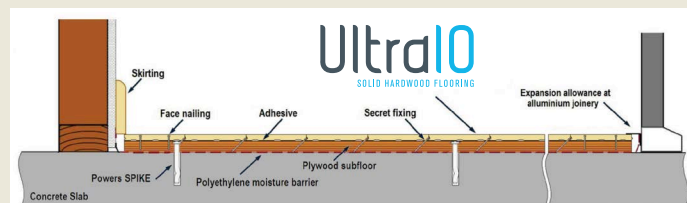

Fixing Ultra10

For detailed fixing instructions refer to the Ultra10 installation guide.

Hurford's and the Environment

Hurford Hardwood source a proportion of timber from private native forests with the balance procured from NSW State Forestry which is certified under the Australian Forestry Standards Chain of Custody. (AS4707 - 2006).

Hurford Hardwood insist that all timber produced from these forests is done so under the principles of Ecologically Sustainable Forest Management, a system developed to sustain the full range of commercial and conservation values of the natural forest diversity within ecological limits, for current and future generations.

Disclaimer - All timber species have a variety of colours, grain and texture and variations of colour within a timber species are normal, therefore photographs, samples and display floors can only be indicative of the colour range of the timber species nominated.