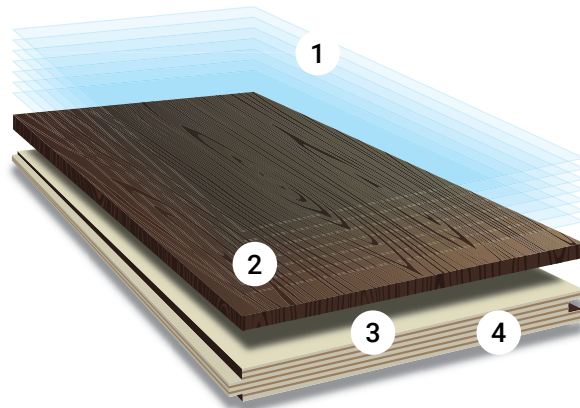

Tongue and Groove is a method of fitting similar objects together, edge to edge joints that allow two flat boards to be joined to make a strong single flat surface. This system can easily be installed over many surfaces and will provide an exceptional performing floor.