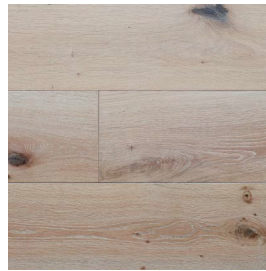

SMOULDERED

A rich intense Oak is lightly kissed with a wash of snow to subtly highlight the soft grain and feature.

*Our diverse colour range has been
The option to finish your own floor can be*

WHITE WASH