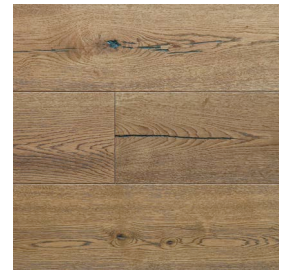

## SMOULDERED

A rich intense Oak is lightly kissed with a wash of snow to subtly highlight the soft grain and feature.

*Our diverse colour range has been  
The option to finish your own floor can be*

WHITE WASH