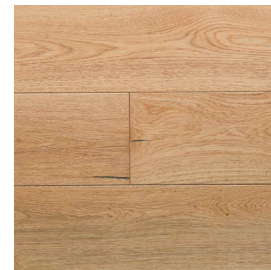

WHITE WASH

VINTAGE

NATURAL